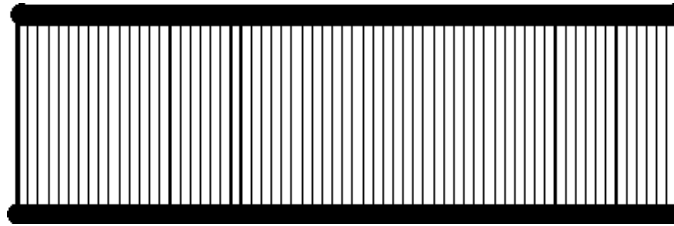

REEDS

STAINLESS STEEL 3½" inside (9cm) 4¾" (12cm) outside

| Availability | | No: | Width: | * Price: sizes | + Price sizes |
|--------------|---------------|--------------|-------------|----------------------|---------------------|
| * | 4 dents/inch | 65-9-09 | 9½" (24cm) | \$70.00 | \$80.00 |
| | 5 dents/inch | | | | |
| | 6 dents/inch | | | | |
| | 8 dents/inch | | | | |
| | 10 dents/inch | | | | |
| | 11 dents/inch | | | | |
| | 12 dents/inch | | | | |
| | 14 dents/inch | | | | |
| | 15 dents/inch | | | | |
| + | 16 dents/inch | 65-9-16 | 15¾" (40cm) | \$70.00 | \$80.00 |
| | 18 dents/inch | 65-9-22 | 22" (56cm) | \$97.00 | \$111.00 |
| | 20 dents/inch | 65-9-24 | 24" (60 cm) | \$106.00 | \$121.00 |
| | 25 dents/inch | 65-9-27 | 27" (70cm) | \$120.00 | \$137.00 |
| | | 65-9-32 | 32" (82cm) | \$143.00 | \$162.00 |
| | | 65-9-36 | 36" (90cm) | \$160.00 | \$182.00 |
| | 65-9-45 | 45" (115cm) | \$200.00 | \$228.00 | |
| | 65-9-60 | 60" (150cm) | \$267.00 | \$304.00 | |
| | 65-9-72 | 72" (183cm) | \$320.00 | \$364.00 | |
| | 65-9-90 | 90" (228cm) | \$400.00 | \$455.00 | |
| | 65-9-10 | 100" (250cm) | \$445.00 | \$506.00 | |
| | 65-9-12 | 120" (305cm) | \$534.00 | \$607.00 | |

Also available, Stainless Steel Reed
3, 4, 5, 6 and 10 dents per centimetre

STAINLESS STEEL 4" inside (5¼" outside)

| Availability: 6, 8, 10, 12 and 15 dents/inch | | |
|--|--------|-----------------|
| No: | Width: | Price: sizes |
| 65-8-09 | 9½" | \$89.00 |
| 65-8-16 | 15¾" | \$89.00 |
| 65-8-22 | 22" | \$123.00 |
| 65-8-24 | 24" | \$137.00 |
| 65-8-27 | 27" | \$152.00 |
| 65-8-32 | 32" | \$182.00 |
| 65-8-36 | 36" | \$202.00 |
| 65-8-45 | 45" | \$253.00 |
| 65-8-60 | 60" | \$337.00 |
| 65-8-72 | 72" | \$385.00 |
| 65-8-10 | 100" | \$567.00 |
| 65-8-12 | 120" | \$678.00 |