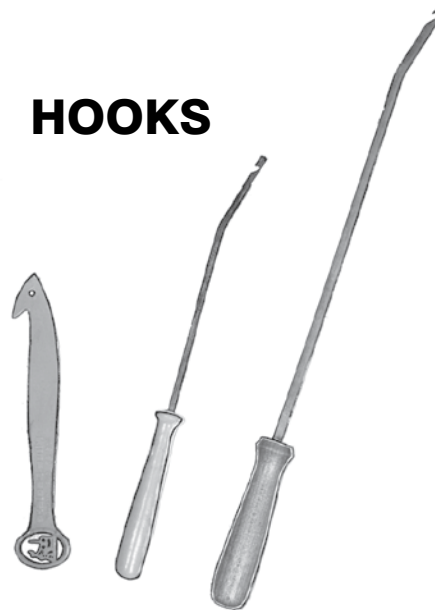

6141-6000	Styrene reed hooks (for any size of yarn) (5-3/8" overall)	\$2.25
6141-7000	5" (13 cm) long, with a styrene handle. For 4 shaft looms (8¾" overall)	\$6.00
6140-8000	5½" (14 cm) long with a wooden handle. For 4 shaft looms (8¾" overall)	\$9.00
6140-9000	8 5/8" (22 cm) long, with a wooden handle. For 8 shaft looms. (12" overall)	\$10.00
6140-1000	10 5/8" (27 cm) long, with a wooden handle. For 12 shaft looms (13¾" overall)	\$10.00

HOOKS

TEMPLES

A device to maintain the warp width as sleyed in the reed and prevent narrowing. We have 5 different sizes to choose from.

NO.	FROM	TO	PRICE
6146-1000	11" 28 cm	16" 40 cm	\$56.00
6146-2000	16" 40 cm	22" 56 cm	\$61.00
6146-3000	23" 58 cm	38" 96 cm	\$68.00
6146-5000	36" 90 cm	60" 152 cm	\$86.00
6146-6000	56" 142 cm	100" 250 cm	\$123.00
6146-8000	76" 190 cm	120" 300 cm	\$147.00