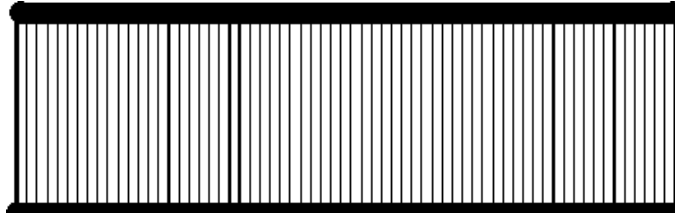

### STAINLESS STEEL 3½" inside (9cm) 4¾" (12cm) outside

Availability		No:	Width:	* \$ Price: sizes	+ \$ Price: sizes
*	4 dents/inch				
	5 dents/inch				
	6 dents/inch				
	8 dents/inch				
	10 dents/inch				
	11 dents/inch				
	12 dents/inch				
	14 dents/inch				
	15 dents/inch				
+	16 dents/inch	65-9-45	45" (115cm)	218.00	248.00
	18 dents/inch	65-9-60	60" (150cm)	290.00	330.00
	20 dents/inch	65-9-72	72" (180cm)	348.00	396.00
	25 dents/inch	65-9-90	90" (228cm)	435.00	495.00
		65-9-10	100" (250cm)	484.00	550.00
		65-9-12	120" (305cm)	581.00	660.00