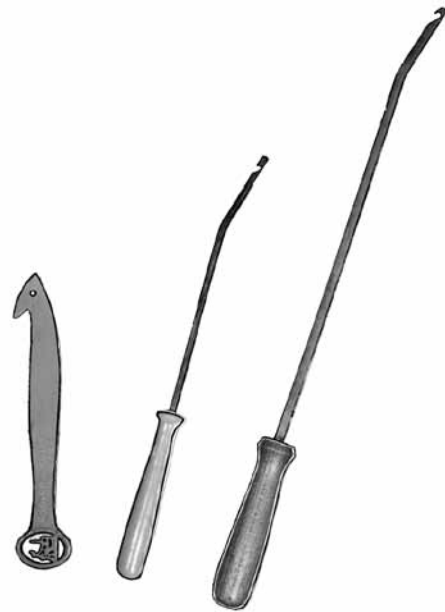

HOOKS

6141-6000	Styrene reed hooks (for any size of yarn) (5-3/8" overall)	\$2.00
6141-7000	5" (13 cm) long, with a styrene handle. For 4 shaft looms (8 3/4" overall)	\$4.85
6140-8000	5 1/2" (14 cm) long with a wooden handle. For 4 shaft looms (8 3/4" overall)	\$7.25
6140-9000	8 5/8" (22 cm) long, with a wooden handle. For 8 shaft looms. (12" overall)	\$8.00
6140-1000	10 5/8" (27 cm) long, with a wooden handle. For 12 shaft looms (13 3/4" overall)	\$8.50

TEMPLES

A device to maintain the warp width as sleyed in the reed and prevent narrowing. We have 5 different sizes to choose from

NO.	FROM	TO	PRICE
6146-1000	11" 28 cm	16" 40 cm	\$48.00
6146-2000	16" 40 cm	22" 56 cm	\$51.00
6146-3000	23" 58 cm	38" 96 cm	\$58.00
6146-5000	36" 90 cm	60" 152 cm	\$73.00
6146-6000	56" 142 cm	100" 250 cm	\$105.00
6146-8000	76" 190 cm	120" 300 cm	\$125.00