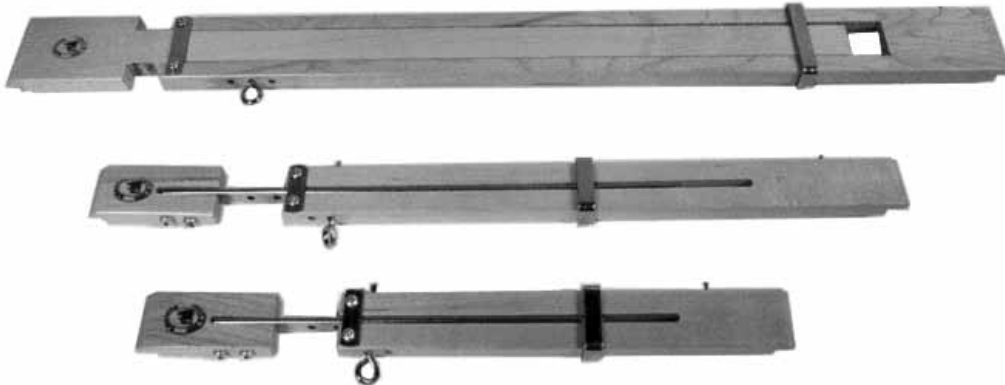

HOOKS

6141-6000	Styrene reed hooks (for any size of yarn) (5-3/8" overall)	\$2.00
6141-7000	5" (13 cm) long, with a styrene handle. For 4 shaft looms (8 3/4" overall)	\$4.85
6140-8000	5 1/2" (14 cm) long with a wooden handle. For 4 shaft looms (8 3/4" overall)	\$7.25
6140-9000	8 5/8" (22 cm) long, with a wooden handle. For 8 shaft looms. (12" overall)	\$8.00
6140-1000	10 5/8" (27 cm) long, with a wooden handle. For 12 shaft looms (13 3/4" overall)	\$8.50

TEMPLES

A device to maintain the warp width as sleyed in the reed and prevent narrowing. We have 5 different sizes to choose from

NO.	FROM	TO	PRICE
6146-1000	11" 28 cm	16" 40 cm	\$48.00
6146-2000	16" 40 cm	22" 56 cm	\$51.00
6146-3000	23" 58 cm	38" 96 cm	\$58.00
6146-5000	36" 90 cm	60" 152 cm	\$73.00
6146-6000	56" 142 cm	100" 250 cm	\$105.00
6146-8000	76" 190 cm	120" 300 cm	\$125.00