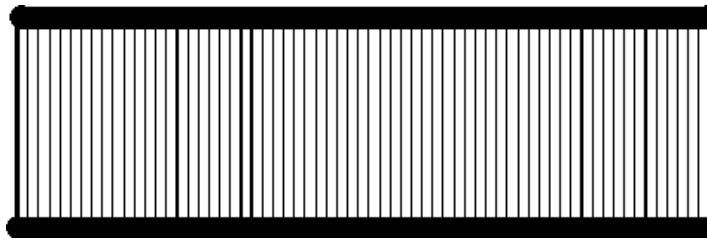

REEDS

New!
Improved
Quality

Indicate the number of dents per inch or the number of dents per centimeter.

CARBON STEEL 3½" inside (4¾" outside)

Availability	No:	Width:	Price:
6 dents/inch	65-3-09	9½" (24cm)	\$30.00
8 dents/inch	65-3-16	15¾" (40cm)	\$30.00
10 dents/inch	65-3-22	22" (56cm)	\$42.00
12 dents/inch	65-3-24	24" (60 cm)	\$44.00
15 dents/inch	65-3-27	27" (70cm)	\$52.00
	65-3-32	32" (80cm)	\$58.00
	65-3-36	36" (90cm)	\$60.00
	65-3-45	45" (115cm)	\$82.00
	65-3-60	60" (150cm)	\$111.00

STAINLESS STEEL 3½" inside (4¾" outside)

Availability		No:	Width:	* Price: sizes	+ Price sizes
*	4 dents/inch	65-9-09	9½" (24cm)	\$42.00	\$57.00
	5 dents/inch	65-9-16	15¾" (40cm)	\$42.00	\$57.00
	6 dents/inch	65-9-22	22" (56cm)	\$60.00	\$79.00
	8 dents/inch	65-9-24	24" (60 cm)	\$60.00	\$88.00
	10 dents/inch	65-9-27	27" (70cm)	\$71.00	\$97.00
	11 dents/inch	65-9-36	36" (90cm)	\$93.00	\$129.00
	12 dents/inch	65-9-45	45" (115cm)	\$114.00	\$141.00
	14 dents/inch	65-9-60	60" (150cm)	\$147.00	\$216.00
+	15 dents/inch	65-9-90	90" (228cm)	\$250.00	\$349.00
	16 dents/inch	65-9-10	100" (250cm)	\$250.00	\$349.00
	18 dents/inch	65-9-12	120" (305cm)	\$304.00	\$423.00
	20 dents/inch				
	25 dents/inch				

Also available, Stainless Steel Reed
3, 4 and 5 dents per centimetre

STAINLESS STEEL 4" inside (5¼" outside)

Availability: 6, 8, 10, 12 and 15 dents/inch		
No:	Width:	Price: sizes
65-8-09	9½"	\$59.00
65-8-16	15¾"	\$59.00
65-8-22	22"	\$82.00
65-8-24	24"	\$92.00
65-8-27	27"	\$102.00
65-8-32	32"	\$120.00
65-8-36	36"	\$135.00
65-8-45	45"	\$148.00
65-8-60	60"	\$225.00
65-8-10	100"	\$364.00
65-8-12	120"	\$439.00