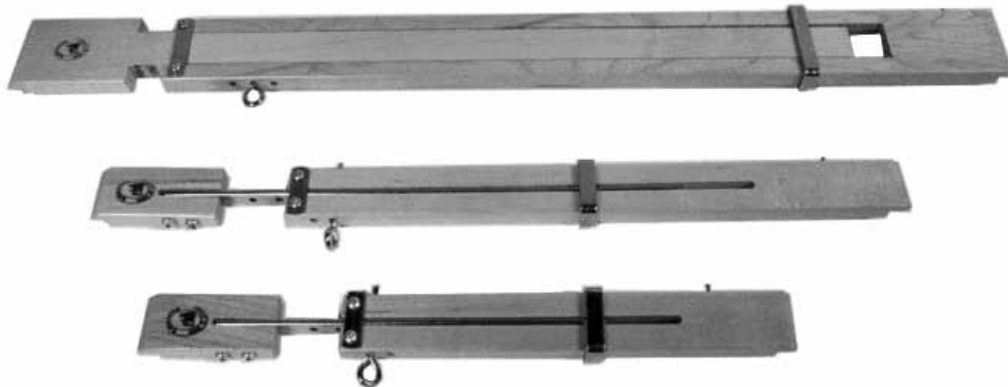

## HOOKS

<b>6141-6000</b>	Styrene reed hooks (for any size of yarn) (5-3/8" overall)	<b>\$1.85</b>
<b>6141-7000</b>	5" (13 cm) long, with a styrene handle. For 4 shaft looms (8 3/4" overall)	<b>\$4.50</b>
<b>6140-8000</b>	5 1/2" (14 cm) long with a wooden handle. For 4 shaft looms (8 3/4" overall)	<b>\$6.75</b>
<b>6140-9000</b>	8 5/8" (22 cm) long, with a wooden handle. For 8 shaft looms. (12" overall)	<b>\$7.50</b>
<b>6140-1000</b>	10 5/8" (27 cm) long, with a wooden handle. For 12 shaft looms (13 3/4" overall)	<b>\$7.95</b>

## TEMPLES

A device to maintain the warp width as sleyed in the reed and prevent narrowing. We have 5 different sizes to choose from

<b>NO.</b>	<b>FROM</b>	<b>TO</b>	<b>PRICE</b>
<b>6146-1000</b>	11" 28 cm	16" 40 cm	<b>\$45.00</b>
<b>6146-2000</b>	16" 40 cm	22" 56 cm	<b>\$47.50</b>
<b>6146-3000</b>	23" 58 cm	38" 96 cm	<b>\$54.00</b>
<b>6146-5000</b>	36" 90 cm	60" 152 cm	<b>\$68.00</b>
<b>6146-6000</b>	56" 142 cm	100" 250 cm	<b>\$98.00</b>
<b>6146-8000</b>	76" 190 cm	120" 300 cm	<b>\$115.00</b>