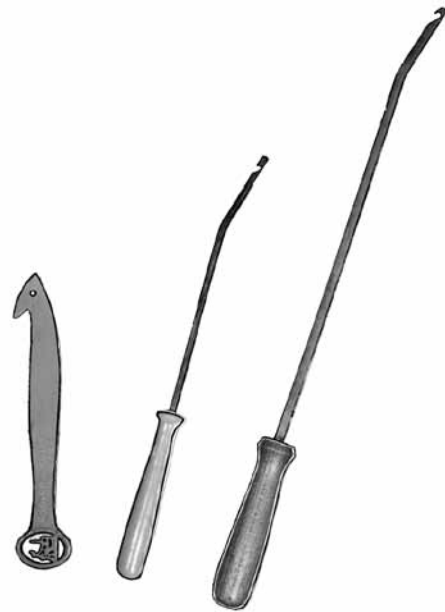

## HOOKS

<b>6141-6000</b>	Styrene reed hooks (for any size of yarn) (5-3/8" overall)	<b>\$1.85</b>
<b>6141-7000</b>	5" (13 cm) long, with a styrene handle. For 4 shaft looms (8 3/4" overall)	<b>\$4.50</b>
<b>6140-8000</b>	5 1/2" (14 cm) long with a wooden handle. For 4 shaft looms (8 3/4" overall)	<b>\$6.75</b>
<b>6140-9000</b>	8 5/8" (22 cm) long, with a wooden handle. For 8 shaft looms. (12" overall)	<b>\$7.50</b>
<b>6140-1000</b>	10 5/8" (27 cm) long, with a wooden handle. For 12 shaft looms (13 3/4" overall)	<b>\$7.95</b>

## TEMPLES

A device to maintain the warp width as sleyed in the reed and prevent narrowing. We have 5 different sizes to choose from

<b>NO.</b>	<b>FROM</b>	<b>TO</b>	<b>PRICE</b>
<b>6146-1000</b>	11" 28 cm	16" 40 cm	<b>\$45.00</b>
<b>6146-2000</b>	16" 40 cm	22" 56 cm	<b>\$47.50</b>
<b>6146-3000</b>	23" 58 cm	38" 96 cm	<b>\$54.00</b>
<b>6146-5000</b>	36" 90 cm	60" 152 cm	<b>\$68.00</b>
<b>6146-6000</b>	56" 142 cm	100" 250 cm	<b>\$98.00</b>
<b>6146-8000</b>	76" 190 cm	120" 300 cm	<b>\$115.00</b>