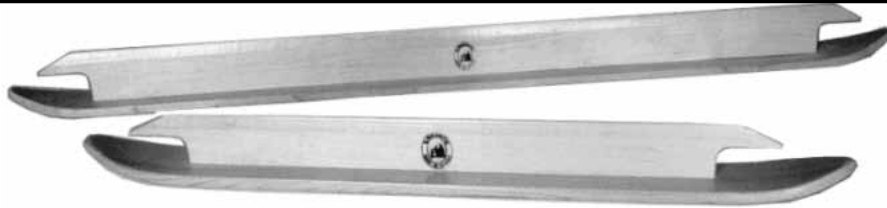

SKI SHUTTLES: made for medium to heavy yarn or rags, this special shuttle has the yarn wrapped horizontally around it so it slides easily in the warp.

We produce two different sizes of ski shuttles.

6121-6000 1 3/8" x 1 1/2" x 17 3/4" (3,5 cm x 3,8 cm x 45 cm)

Net weight: 5 oz (142 g) **$31.00 each**

6121-7000 1 3/8" x 2" x 27 1/2" (3,5 cm x 5 cm x 69 cm)

Net weight: 9 oz (256 g) **$36.00**