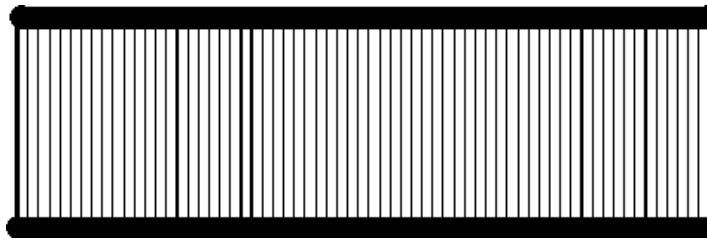

REEDS

New!
Improved
Quality

Indicate the number of dents per inch or the number of dents per centimeter.

CARBON STEEL 3½" inside (4¾" outside)

Availability	No:	Width:	Price:
6 dents/inch	65-3-09	9½" (24cm)	\$28.00
8 dents/inch	65-3-16	15¾" (40cm)	\$28.00
10 dents/inch	65-3-22	22" (56cm)	\$39.00
12 dents/inch	65-3-24	24" (60 cm)	\$41.50
15 dents/inch	65-3-27	27" (70cm)	\$47.50
	65-3-32	32" (80cm)	\$54.50
	65-3-36	36" (90cm)	\$56.50
	65-3-45	45" (115cm)	\$76.50
	65-3-60	60" (150cm)	\$104.00

STAINLESS STEEL 3½" inside (4¾" outside)

Availability		No:	Width:	* Price: sizes	+ Price sizes
*	4 dents/inch	65-9-09	9½" (24cm)	\$39.00	\$53.00
	5 dents/inch	65-9-16	15¾" (40cm)	\$39.00	\$53.00
	6 dents/inch	65-9-22	22" (56cm)	\$55.75	\$74.00
	8 dents/inch	65-9-24	24" (60 cm)	\$56.50	\$82.00
	10 dents/inch	65-9-27	27" (70cm)	\$66.50	\$91.00
	11 dents/inch	65-9-36	36" (90cm)	\$86.50	\$121.00
	12 dents/inch	65-9-45	45" (115cm)	\$107.00	\$132.00
	14 dents/inch	65-9-60	60" (150cm)	\$137.00	\$202.00
+	15 dents/inch	65-9-90	90" (228cm)	\$234.00	\$326.00
	16 dents/inch	65-9-10	100" (250cm)	\$234.00	\$326.00
	18 dents/inch	65-9-12	120" (305cm)	\$284.00	\$395.00
	20 dents/inch				
	25 dents/inch				

Also available, Stainless Steel Reed
3, 4 and 5 dents per centimetre

STAINLESS STEEL 4" inside (5¼" outside)

Availability: 6, 8, 10, 12 and 15 dents/inch		
No:	Width:	Price: sizes
65-8-09	9½"	\$55.00
65-8-16	15¾"	\$55.00
65-8-22	22"	\$77.00
65-8-24	24"	\$86.00
65-8-27	27"	\$95.00
65-8-32	32"	\$112.00
65-8-36	36"	\$126.00
65-8-45	45"	\$138.00
65-8-60	60"	\$210.00
65-8-10	100"	\$340.00
65-8-12	120"	\$410.00